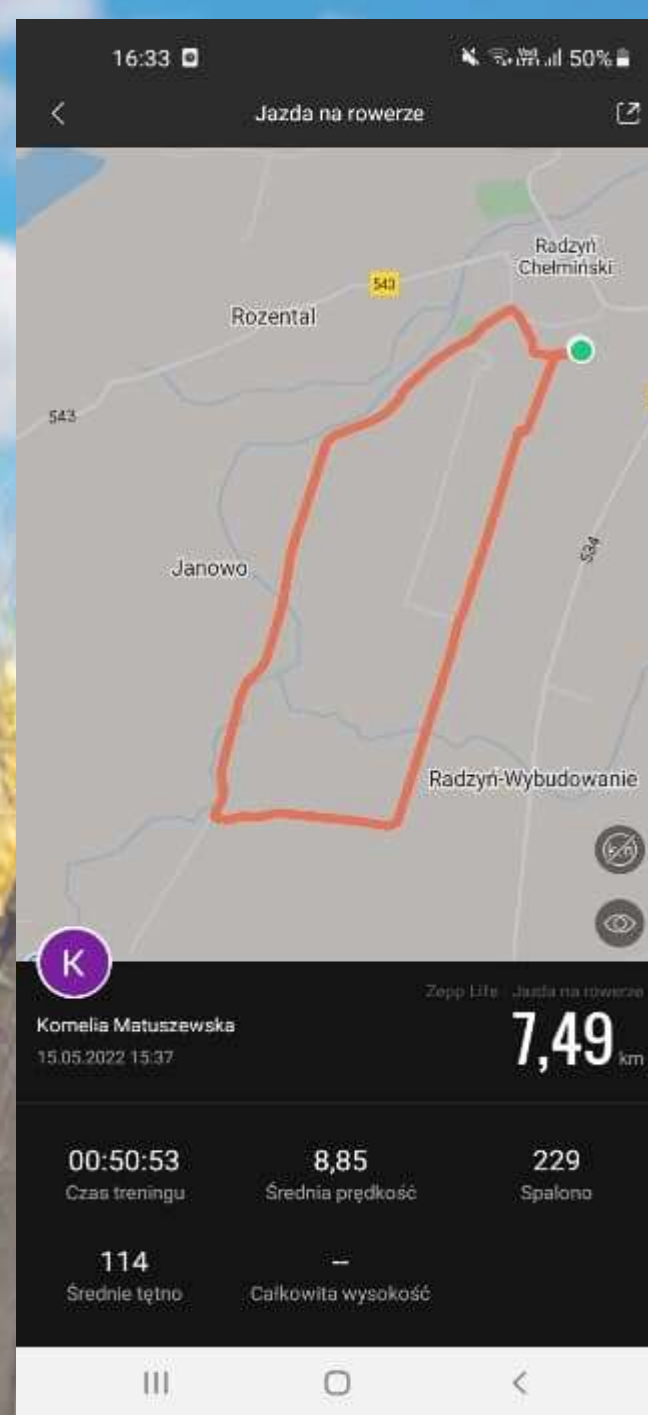

A close-up, low-angle shot of a bicycle wheel on the right side of the frame. The wheel has a black tire with a tread pattern and silver spokes. The background is a vast field of golden wheat stalks reaching towards a bright blue sky with scattered white clouds. The text 'Rowerowy Maj' is overlaid in the center of the image.

**Rowerowy Maj**

**START**

- Trasa ma prawie 7,5 km.

- 
- A close-up, low-angle shot of a bicycle wheel on the right side of the frame. The wheel has a black tire with a tread pattern and silver spokes. The background is a vast field of golden wheat stalks reaching towards a bright blue sky with scattered white clouds. The lighting is bright and natural, suggesting a sunny day.
- Połowa trasy przebiega polnymi drogami przez Radzyń Wybudowanie ,pośród malowniczych pól rzepaku i zbóż.

- 
- A close-up, low-angle shot of a bicycle wheel on the right side of the frame. The wheel has a black tire with a tread pattern and silver spokes. The background is a vast field of golden wheat stalks reaching towards a bright blue sky with scattered white clouds. The lighting is bright and natural, suggesting a sunny day.
- Druga część trasy prowadzi drogą asfaltową, mało uczęszczaną przez Radzyń Wieś.

A close-up, low-angle shot of a bicycle wheel on the right side of the frame. The wheel has a black tire with a tread pattern and silver spokes. The background is a vast field of golden wheat stalks reaching towards a bright blue sky with scattered white clouds. The overall scene is bright and sunny, evoking a sense of outdoor activity and nature.